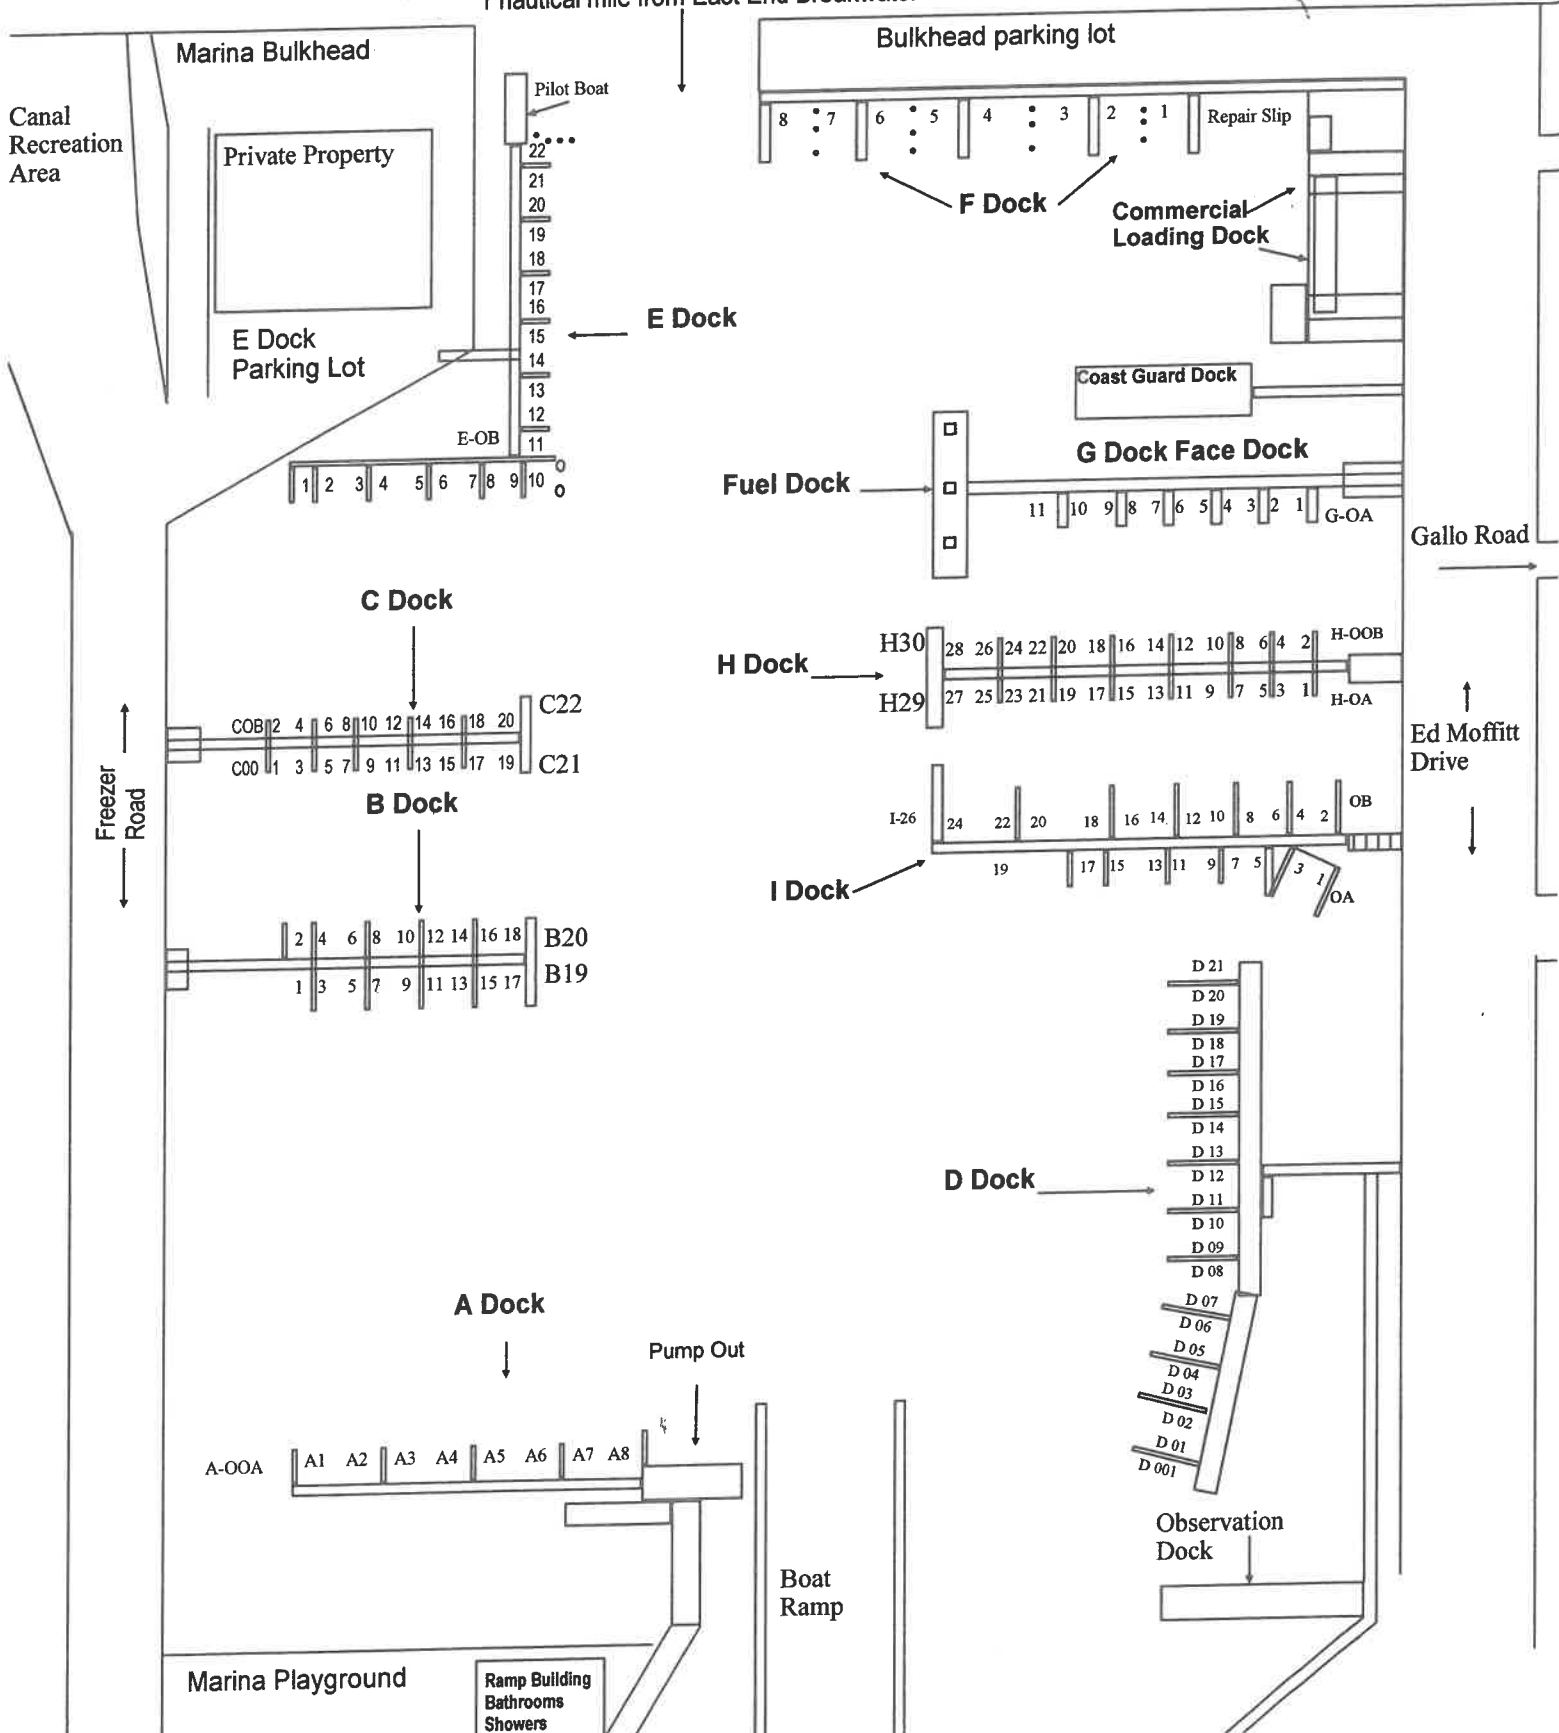

Marina entrance approx.  
1 nautical mile from East End Breakwater

Sandwich Marina  
 25 Ed Moffitt Drive P.O. Box 1393  
 Sandwich, MA 02563  
 Office: (508) 833-0808  
 ebbasin@townofsandwich.net